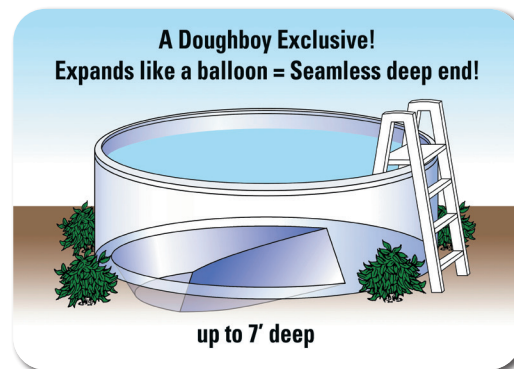

A Size For Any Backyard

An excellent assortment of pool sizes to perfectly match your backyard.

Round	Oval
12' • 16'	18' x 12' • 20' x 12' • 24' x 12'
18' • 21'	28' x 12' • 24' x 16' • 28' x 16'
24' • 28'	32' x 16' • 34' x 18' • 38' x 18'
	41' x 21'

Doughboy's Exclusive In-Wall Entry System is available. In-Wall Steps are sold with a complete pool and connect with the wall for a seamless fit. (See Pricebook)

IMPORTANT: The "No Diving" and other Warning signage provided must be installed on each pool as indicated in the instructions provided.

NOTE: In some photos of the pools in the brochure (or web site), the "No Diving" and other Warning signage may not be visible, such Warning Signage must be installed as indicated in the instructions provided.

Hollowell Industries, Inc. stands behind every product we produce pursuant to those representations which are stated in our written warranties. Your dealer/builder/installer/contractor is an independent business and not an agent/representative or employee of Hollowell Industries, Inc. We cannot and do not accept any responsibility for any representations, statements or contracts made by any dealer/builder/installer or contractor.

Visit our website at www.doughboypools.com

Doughboy Recreational • 315 N Sebastian • West Helena, AR 72390 • 870-572-3466